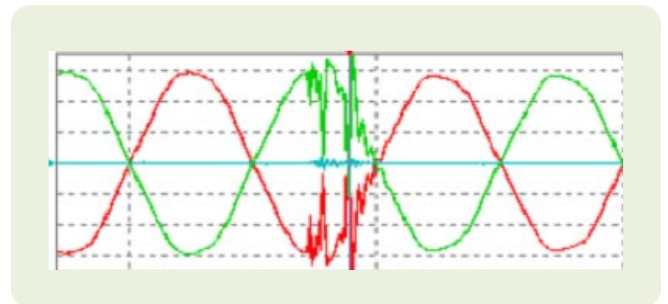

PW3198
PW3198-90

(PC 9624-50)

9694(AC 5A), 9660(AC 100A), 9661(AC 500A), 9669(AC 1000A),
CT9667(AC 500A/5000A), 9657-10(AC 10A), 9675(AC 10A),
9695-02(AC 50A), 9695-03(AC 100A)